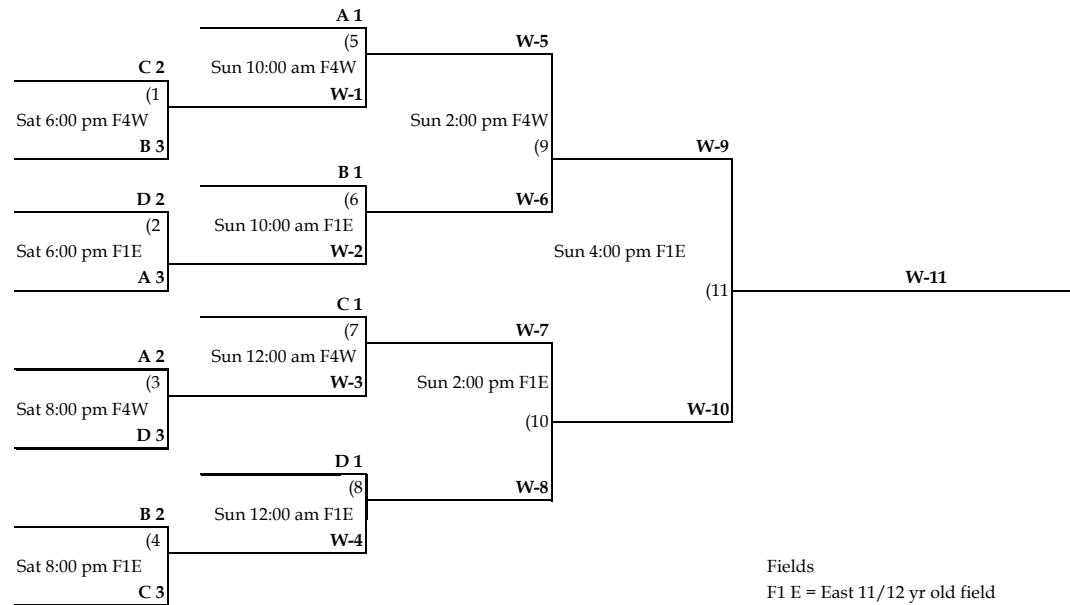

Babe Ruth League, Inc.
12-Team Double Elimination Bracket

Rogers Big Mama 2008
12 & Under Division
May 9-11

Fields
F1 E = East 11/12 yr old field
F4 W = West Melson Field

Pool Play Results
Winner Score

<u>Pool A</u>	<u>Schedule</u>		<u>Field</u>	<u>Date/Time</u>
1) Arkansas X-treme	X-treme vs Diamond Hawgs	1 v 2	F1 E	Fri 6:00 p.m.
2) Diamond Hawgs	Diamond Hawgs vs Bobcats	2 v 3	F4 W	Sat 12:00 p.m.
3) Bobcat Baseball	Bobcats vs X-treme	1 v 3	F1 E	Sat 4:00 p.m.
<u>Pool B</u>	<u>Schedule</u>		<u>Field</u>	<u>Date/Time</u>
1) Harrison Hornets	Hornets vs Rogers West	1 v 2	F4 W	Sat 10:00 a.m.
2) Rogers West	Reogers West vs Monarchs	2 v 3	F4 W	Fri 8:00 p.m.
3) Ark Monarchs	Monarchs vs Hornets	1 v 3	F1 E	Sat 2:00 p.m.
<u>Pool C</u>	<u>Schedule</u>		<u>Field</u>	<u>Date/Time</u>
1) Ark Yard Dogs	Yard Dogs vs Tigers	1 v 2	F4 W	Fri 6:00 p.m.
2) Bentonville Tigers	Tigers vs Sidewinders	2 v 3	F1 E	Sat 10:00 a.m.
3) SW MO Sidewinders	Sidewinders vs Yard Dogs	1 v 3	F4 W	Sat 2:00 p.m.
<u>Pool D</u>	<u>Schedule</u>		<u>Field</u>	<u>Date/Time</u>
1) Alma Shock	Shock vs Pirahnas	1 v 2	F4 W	Sat 4:00 p.m.
2) Pirahnas	Piranhas vs NWA Sluggers	2 v 3	F1 E	Fri 8:00 p.m.
3) NWA Sluggers	NWA Sluggers vs Shock	1 v 3	F1 E	Sat 12:00 p.m.

Pool Play
Coin Toss for Home Team

Bracket Play
Higher seed is Home Team

Pool Play tiebreakers
1. Head to Head
2. Runs allowed
3. Runs scored
4. Coin Toss