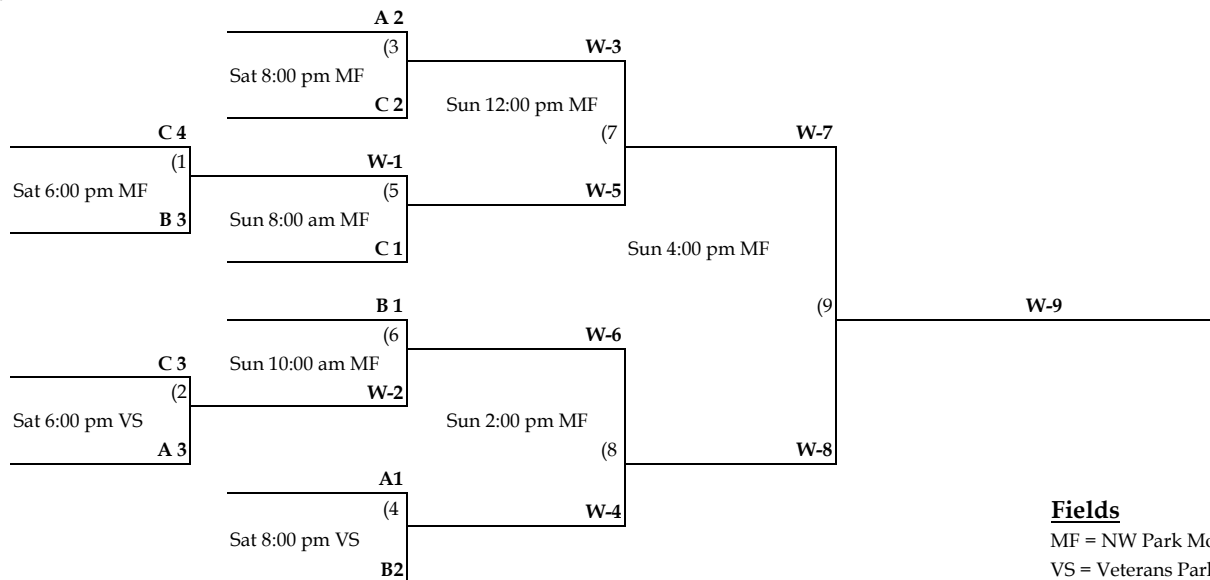

Rogers Big Mama 2008
 13 & Under Division
 May 9-11

Fields

MF = NW Park Mountie Field
 VS = Veterans Park South field

Pool Play Results

	<u>Schedule</u>		<u>Field</u>	<u>Date/Time</u>
Pool A				
1) Ark Diamond Dawgs	Dawgs vs Scorpions	1 v 2	MF	Sat 10:00 a.m.
2) Springdale Scorpions	Scorpions vs Mustangs	2 v 3	MF	Sat 2:00 p.m.
3) MO Mustangs	Mustangs vs Dawgs	1 v 3	MF	Sat 4:00 p.m.
Pool B				
1) Neosho Nightcrawlers	Nightcrawlers vs Hot Shots	1 v 2	MF	Sat 12:00 p.m.
2) Hot Shots	Hot Shots vs Renegades	2 v 3	MF	Fri 8:00 p.m.
3) NWA Renegades	Renegades vs. Nightcrawlers	1 v 3	VS	Sat 4:00 p.m.
Pool C				
1) Bentonville Tigers	Tigers vs Hurricanes	1 v 4	MF	Fri 6:00 p.m.
2) SW MO Sidewinders	Tigers vs. Rippers	1 v 3	VS	Sat 10:00 a.m.
3) Russellville Rippers	Sidewinders vs Hurricanes	2 v 4	VS	Sat 12:00 p.m.
4) Springdale Hurricanes	Rippers vs Sidewinders	2 v 3	VS	Sat 2:00 p.m.

Pool Play

Coin Toss for Home Team

Bracket Play

Higher seed is Home Team

Pool Play tiebreakers

1. Head to Head
2. Runs allowed
3. Runs scored
4. Coin Toss